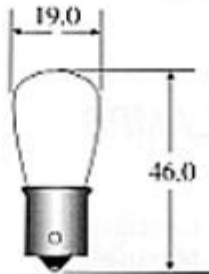

S-6**MINIATURE LAMPS****Applications:
Aircraft****Instrument**

LINE NO.	DESIGN		M.S.C.P. (APPROX.)	LIFE (HRS.)	FILAMENT SHAPE	S.C. BAYONET BASE	D.C. BAYONET BASE
	VOLTS	AMPS					
1	3.5	2.50	65	2,500	C-6	PE2577	
2	3.7	2.75	11	100	C-6	PE1424	
3	5.0	.55	2	50	C-6		PE1534
	28.0	.34	6	1000	C-6		