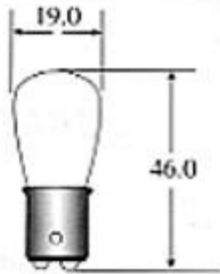

S-6**MINIATURE LAMPS****Applications:
Aircraft****Instrument**

LINE NO.	DESIGN		M.S.C.P. (APPROX.)	LIFE (HRS.)	FILAMENT SHAPE	S.C. BAYONET BASE	D.C. BAYONET BASE
	VOLTS	AMPS					
1	3.5	2.50	65	2,500	C-6	PE2577	
2	3.7	2.75	11	100	C-6	PE1424	
3	5.0	.55	2	50	C-6		PE1534
	28.0	.34	6	1000	C-6		