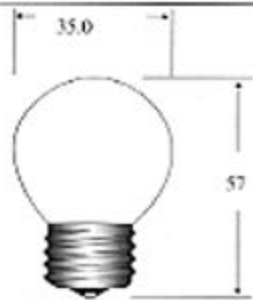

S-11

INCANDESCENT LAMPS

LINE NO	OPERATING VOLTS	DESIGN WATTS	INITIAL LUMENS	AVERAGE LIFE HOURS	INTERMEDIATE SCREW BASE	MEDIUM SCREW BASE
7	120	7.5	45	1400		7S11C (1)
8	120	7.5	35	1400		7S11W (2)
9	120	10	68	1500	10S11C	
10	120	15	115	400		15S11C
11	120	40	320	2000	40S11C	
12	120	40	300	2000	40S11F(3)	

(1) clear (2) white (3) Frosted

All dimensions are in mm.