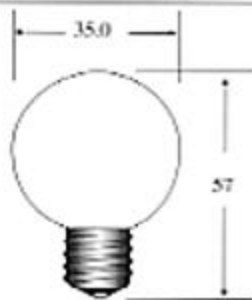

S-11

INCANDESCENT LAMPS

LINE NO	OPERATING VOLTS	DESIGN WATTS	INITIAL LUMENS	AVERAGE LIFE HOURS	INTERMEDIATE SCREW BASE	MEDIUM SCREW BASE
7	120	7.5	45	1400		7S11C (1)
8	120	7.5	35	1400		7S11W (2)
9	120	10	68	1500	10S11C	
10	120	15	115	400		15S11C
11	120	40	320	2000	40S11C	
12	120	40	300	2000	40S11F(3)	

(1) clear (2) white (3) Frosted

All dimensions are in mm.