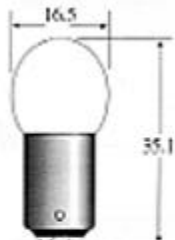

G-5

MINIATURE LAMPS

Applications:

Aircraft Emergency Lighting

LINE NO.	DESIGN		M.S.C.P. (APPROX.)	LIFE (HRS.)	FILAMENT SHAPE	MINIATURE BAYONET BASE	S.C. BAYONET BASE	D.C. BAYONET BASE
	VOLTS	AMPS						
30	2.50	1.00	1.75	20	C-6		PE1315	
31	22.0	.25	3.80	250	C-2V	PE1464		
32	28.0	.17	3.00	500	C-2F		PE301	PE302

All dimensions are in mm.