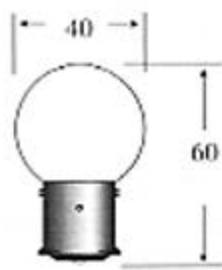

G-13

MINIATURE LAMPS

Applications:

Motocycle

Snowmobile

LINE NO.	OPERATING VOLTS	DESIGN WATTS	INITIAL LUMENS	AVERAGE LIFE HOURS	P45T BASE	BA21D BASE
15	6.0	35/35	-	-		PE8513A
16	6.0	45/40	-	-	PE8015A	
17	12.0	35/35	-	-		PE8523A
18	12.0	45/40	-	-	PE8025A	
19	12.0	60/60	-	-	PE8028A	
20	24.0	55/50	-	-	PE8035	

All dimensions are in mm.