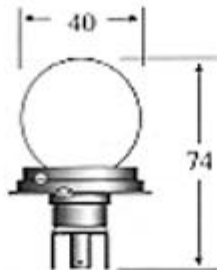

G-13

MINIATURE LAMPS

Applications:

Motocycle

Snowmobile

LINE NO.	OPERATING VOLTS	DESIGN WATTS	INITIAL LUMENS	AVERAGE LIFE HOURS	P45T BASE	BA21D BASE
15	6.0	35/35	-	-		PE8513A
16	6.0	45/40	-	-	PE8015A	
17	12.0	35/35	-	-		PE8523A
18	12.0	45/40	-	-	PE8025A	
19	12.0	60/60	-	-	PE8028A	
20	24.0	55/50	-	-	PE8035	

All dimensions are in mm.