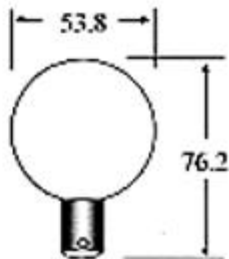

# G-16 1/2

## MINIATURE LAMPS

Applications:  
Audiovisual

LINE NO.	DESIGN		M.S.C.P. (APPROX.)	LIFE (HRS.)	FILAMENT SHAPE	D.C. PREFOCUS BASE	D.C. BAYONET BASE
	VOLTS	AMPS					
1	12.0	6.0	-	C-6	50		PE976
2	12.8	5.0	100.0	C-2V	100		PE1019
3	32.0	3.5	225.0	CC-6	50	PE1240	